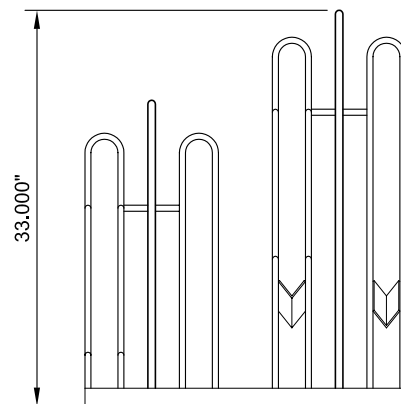

DOUBLE-SIDED 4 SLOT RACK

FINISHING OPTIONS:

1. POWDERCOATING: PRIMER, BASE COLOR COAT, CLEAR COAT. STANDARD COLOR OPTIONS: GREEN, BLACK, BROWN
2. HOT DIPPED GALVANIZED; COLOR: SILVER

SCALE: 3/4" = 1'-0"

DOUBLE-SIDED 6 SLOT RACK

FINISHING OPTIONS:

1. POWDERCOATING: PRIMER, BASE COLOR COAT, CLEAR COAT. STANDARD COLOR OPTIONS: GREEN, BLACK, BROWN
2. HOT DIPPED GALVANIZED; COLOR: SILVER

SCALE: 3/4" = 1'-0"

DOUBLE-SIDED 8 SLOT RACK

FINISHING OPTIONS: