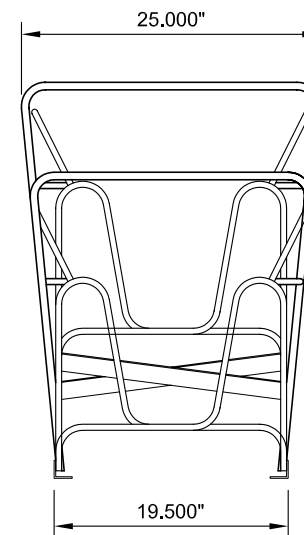

DOUBLE-SIDED 4 SLOT RACK

FINISHING OPTIONS:

1. POWDERCOATING: PRIMER, BASE COLOR COAT, CLEAR COAT. STANDARD COLOR OPTIONS: GREEN, BLACK, BROWN
2. HOT DIPPED GALVANIZED; COLOR: SILVER

SCALE: 3/4" = 1'-0"

DOUBLE-SIDED 6 SLOT RACK

FINISHING OPTIONS:

1. POWDERCOATING: PRIMER, BASE COLOR COAT, CLEAR COAT. STANDARD COLOR OPTIONS: GREEN, BLACK, BROWN
2. HOT DIPPED GALVANIZED; COLOR: SILVER

SCALE: 3/4" = 1'-0"

DOUBLE-SIDED 8 SLOT RACK

FINISHING OPTIONS: