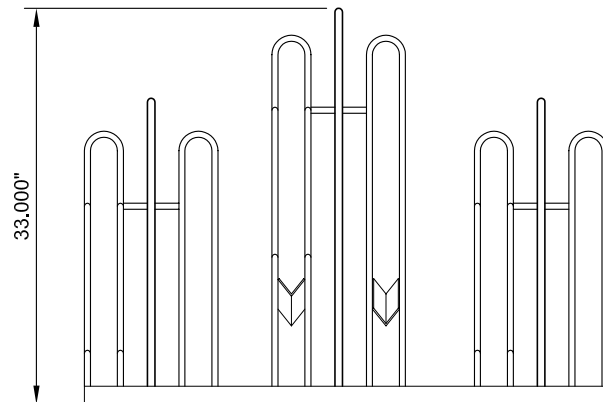

DOUBLE-SIDED 4 SLOT RACK

FINISHING OPTIONS:

1. POWDERCOATING: PRIMER, BASE COLOR COAT, CLEAR COAT. STANDARD COLOR OPTIONS: GREEN, BLACK, BROWN
2. HOT DIPPED GALVANIZED; COLOR: SILVER

SCALE: 3/4" = 1'-0"

DOUBLE-SIDED 6 SLOT RACK

FINISHING OPTIONS:

1. POWDERCOATING: PRIMER, BASE COLOR COAT, CLEAR COAT. STANDARD COLOR OPTIONS: GREEN, BLACK, BROWN
2. HOT DIPPED GALVANIZED; COLOR: SILVER

SCALE: 3/4" = 1'-0"

DOUBLE-SIDED 8 SLOT RACK

FINISHING OPTIONS: