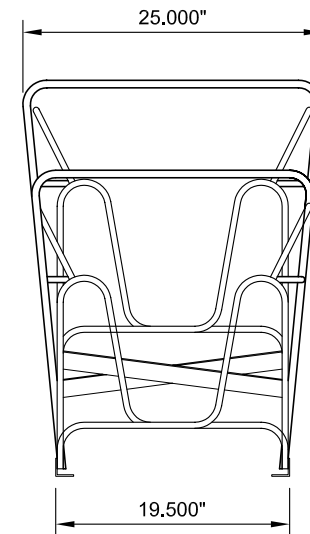

DOUBLE-SIDED 4 SLOT RACK

FINISHING OPTIONS:

1. POWDERCOATING: PRIMER, BASE COLOR COAT, CLEAR COAT. STANDARD COLOR OPTIONS: GREEN, BLACK, BROWN
2. HOT DIPPED GALVANIZED; COLOR: SILVER

SCALE: 3/4" = 1'-0"

DOUBLE-SIDED 6 SLOT RACK

FINISHING OPTIONS:

1. POWDERCOATING: PRIMER, BASE COLOR COAT, CLEAR COAT. STANDARD COLOR OPTIONS: GREEN, BLACK, BROWN
2. HOT DIPPED GALVANIZED; COLOR: SILVER

SCALE: 3/4" = 1'-0"

DOUBLE-SIDED 8 SLOT RACK

FINISHING OPTIONS: