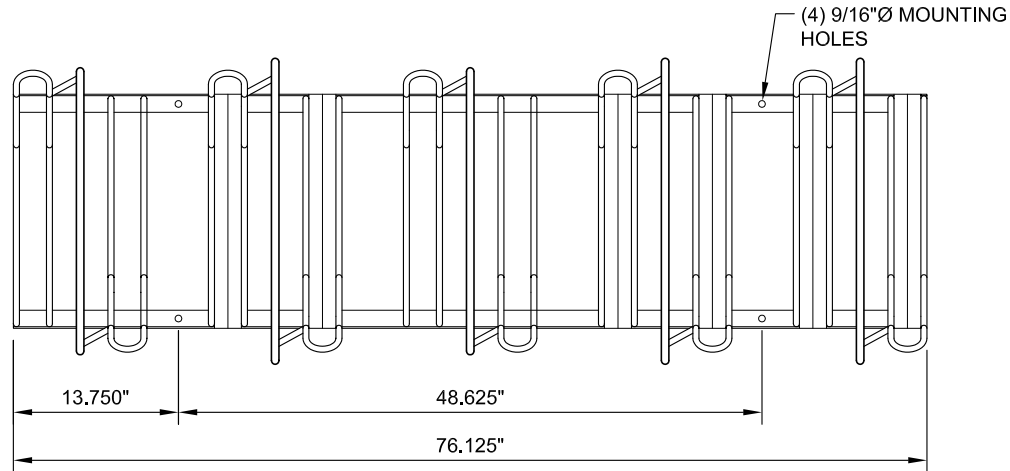

DOUBLE-SIDED 10 SLOT RACK

FINISHING OPTIONS:

1. POWDERCOATING: PRIMER, BASE COLOR COAT, CLEAR COAT. STANDARD COLOR OPTIONS: GREEN, BLACK, BROWN
2. HOT DIPPED GALVANIZED; COLOR: SILVER

SCALE: 3/4" = 1'-0"