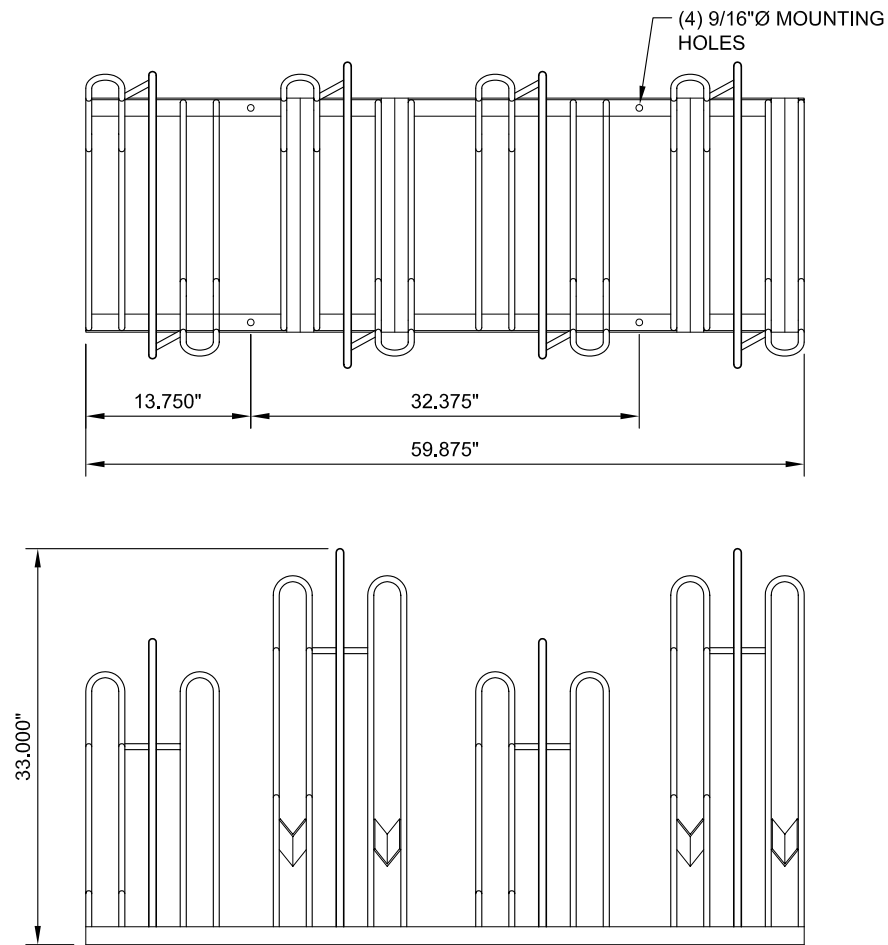

DOUBLE-SIDED 4 SLOT RACK

FINISHING OPTIONS:

1. POWDERCOATING: PRIMER, BASE COLOR COAT, CLEAR COAT. STANDARD COLOR OPTIONS: GREEN, BLACK, BROWN
2. HOT DIPPED GALVANIZED; COLOR: SILVER

SCALE: 3/4" = 1'-0"

DOUBLE-SIDED 6 SLOT RACK

FINISHING OPTIONS:

1. POWDERCOATING: PRIMER, BASE COLOR COAT, CLEAR COAT. STANDARD COLOR OPTIONS: GREEN, BLACK, BROWN
2. HOT DIPPED GALVANIZED; COLOR: SILVER

SCALE: 3/4" = 1'-0"

DOUBLE-SIDED 8 SLOT RACK

FINISHING OPTIONS:

1. POWDERCOATING: PRIMER, BASE COLOR COAT, CLEAR COAT. STANDARD COLOR OPTIONS: GREEN, BLACK, BROWN
2. HOT DIPPED GALVANIZED; COLOR: SILVER

SCALE: 3/4" = 1'-0"

DOUBLE-SIDED 10 SLOT RACK

FINISHING OPTIONS: