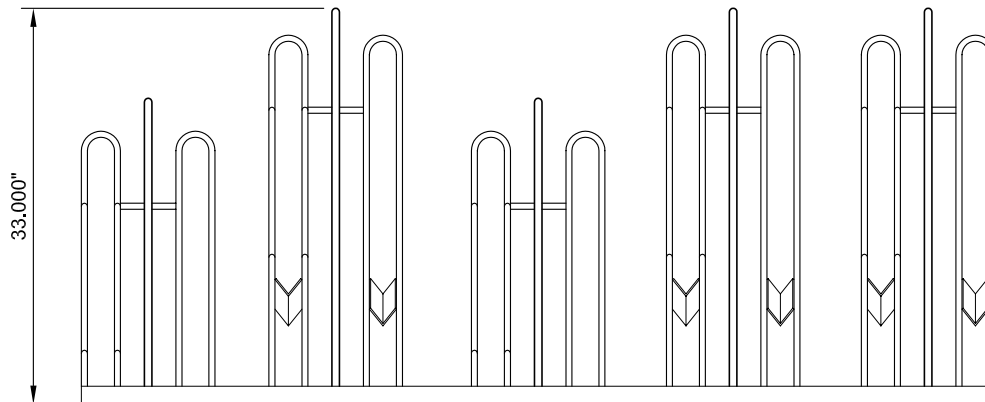

DOUBLE-SIDED 4 SLOT RACK

FINISHING OPTIONS:

1. POWDERCOATING: PRIMER, BASE COLOR COAT, CLEAR COAT. STANDARD COLOR OPTIONS: GREEN, BLACK, BROWN
2. HOT DIPPED GALVANIZED; COLOR: SILVER

SCALE: 3/4" = 1'-0"

DOUBLE-SIDED 6 SLOT RACK

FINISHING OPTIONS:

1. POWDERCOATING: PRIMER, BASE COLOR COAT, CLEAR COAT. STANDARD COLOR OPTIONS: GREEN, BLACK, BROWN
2. HOT DIPPED GALVANIZED; COLOR: SILVER

SCALE: 3/4" = 1'-0"

DOUBLE-SIDED 8 SLOT RACK

FINISHING OPTIONS:

1. POWDERCOATING: PRIMER, BASE COLOR COAT, CLEAR COAT. STANDARD COLOR OPTIONS: GREEN, BLACK, BROWN
2. HOT DIPPED GALVANIZED; COLOR: SILVER

SCALE: 3/4" = 1'-0"

DOUBLE-SIDED 10 SLOT RACK

FINISHING OPTIONS: