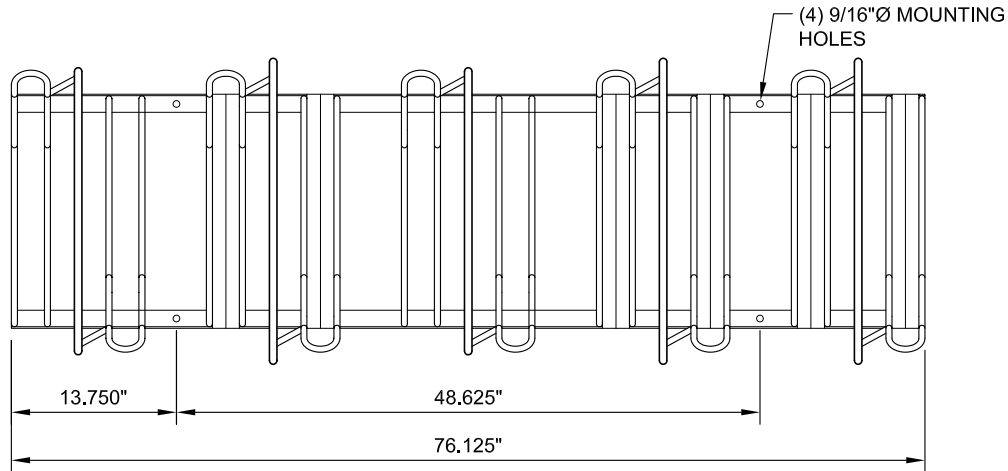

DOUBLE-SIDED 10 SLOT RACK

FINISHING OPTIONS:

1. POWDERCOATING: PRIMER, BASE COLOR COAT, CLEAR COAT. STANDARD COLOR OPTIONS: GREEN, BLACK, BROWN
2. HOT DIPPED GALVANIZED; COLOR: SILVER

SCALE: 3/4" = 1'-0"