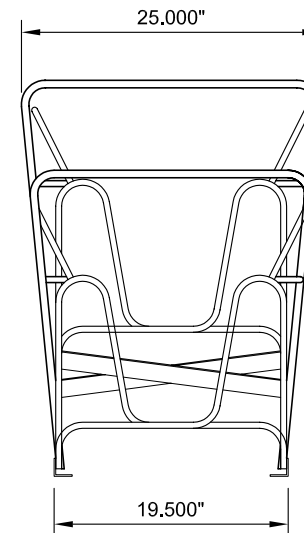

DOUBLE-SIDED 4 SLOT RACK

FINISHING OPTIONS:

1. POWDERCOATING: PRIMER, BASE COLOR COAT, CLEAR COAT. STANDARD COLOR OPTIONS: GREEN, BLACK, BROWN
2. HOT DIPPED GALVANIZED; COLOR: SILVER

SCALE: 3/4" = 1'-0"

DOUBLE-SIDED 6 SLOT RACK

FINISHING OPTIONS:

1. POWDERCOATING: PRIMER, BASE COLOR COAT, CLEAR COAT. STANDARD COLOR OPTIONS: GREEN, BLACK, BROWN
2. HOT DIPPED GALVANIZED; COLOR: SILVER

SCALE: 3/4" = 1'-0"

DOUBLE-SIDED 8 SLOT RACK

FINISHING OPTIONS: