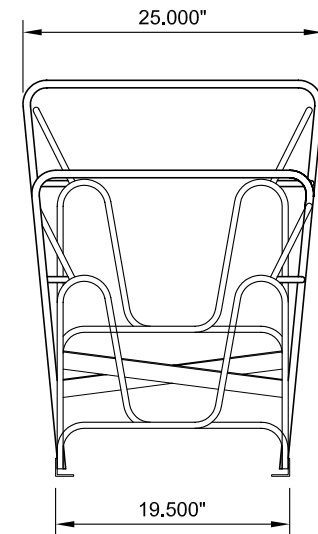

DOUBLE-SIDED 10 SLOT RACK

FINISHING OPTIONS:

1. POWDERCOATING: PRIMER, BASE COLOR COAT, CLEAR COAT. STANDARD COLOR OPTIONS: GREEN, BLACK, BROWN
2. HOT DIPPED GALVANIZED; COLOR: SILVER

SCALE: 3/4" = 1'-0"