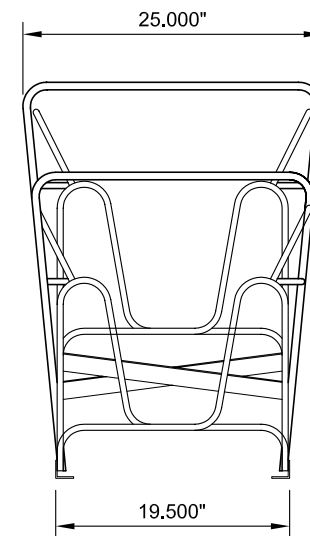

DOUBLE-SIDED 4 SLOT RACK

FINISHING OPTIONS:

1. POWDERCOATING: PRIMER, BASE COLOR COAT, CLEAR COAT. STANDARD COLOR OPTIONS: GREEN, BLACK, BROWN
2. HOT DIPPED GALVANIZED; COLOR: SILVER

SCALE: 3/4" = 1'-0"

DOUBLE-SIDED 6 SLOT RACK

FINISHING OPTIONS:

1. POWDERCOATING: PRIMER, BASE COLOR COAT, CLEAR COAT. STANDARD COLOR OPTIONS: GREEN, BLACK, BROWN
2. HOT DIPPED GALVANIZED; COLOR: SILVER

SCALE: 3/4" = 1'-0"

DOUBLE-SIDED 8 SLOT RACK

FINISHING OPTIONS: