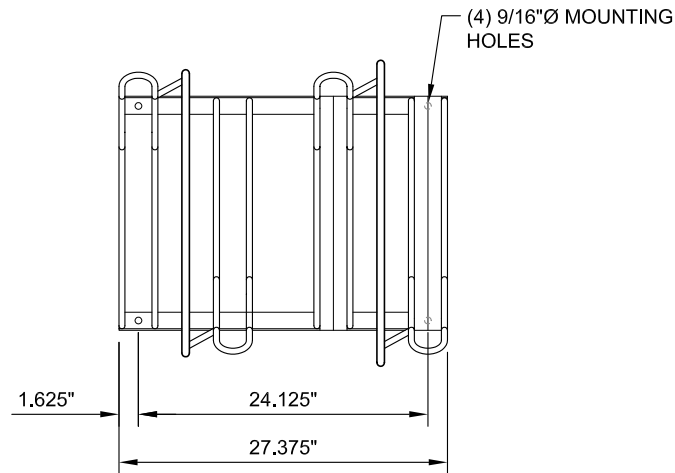

DOUBLE-SIDED 4 SLOT RACK

FINISHING OPTIONS:

1. POWDERCOATING: PRIMER, BASE COLOR COAT, CLEAR COAT. STANDARD COLOR OPTIONS: GREEN, BLACK, BROWN
2. HOT DIPPED GALVANIZED; COLOR: SILVER

SCALE: 3/4" = 1'-0"

DOUBLE-SIDED 6 SLOT RACK

FINISHING OPTIONS:

1. POWDERCOATING: PRIMER, BASE COLOR COAT, CLEAR COAT. STANDARD COLOR OPTIONS: GREEN, BLACK, BROWN
2. HOT DIPPED GALVANIZED; COLOR: SILVER

SCALE: 3/4" = 1'-0"

DOUBLE-SIDED 8 SLOT RACK

FINISHING OPTIONS: