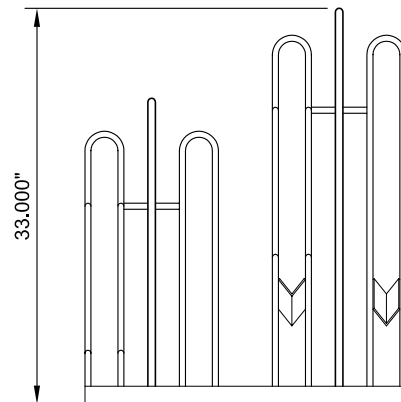

DOUBLE-SIDED 4 SLOT RACK

FINISHING OPTIONS:

1. POWDERCOATING: PRIMER, BASE COLOR COAT, CLEAR COAT. STANDARD COLOR OPTIONS: GREEN, BLACK, BROWN
2. HOT DIPPED GALVANIZED; COLOR: SILVER

SCALE: 3/4" = 1'-0"

DOUBLE-SIDED 6 SLOT RACK

FINISHING OPTIONS:

1. POWDERCOATING: PRIMER, BASE COLOR COAT, CLEAR COAT. STANDARD COLOR OPTIONS: GREEN, BLACK, BROWN
2. HOT DIPPED GALVANIZED; COLOR: SILVER

SCALE: 3/4" = 1'-0"

DOUBLE-SIDED 8 SLOT RACK

FINISHING OPTIONS: