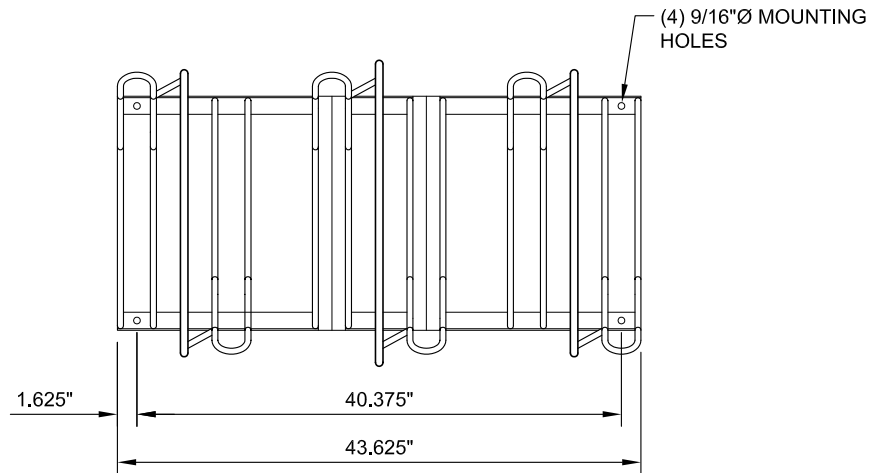

DOUBLE-SIDED 4 SLOT RACK

FINISHING OPTIONS:

1. POWDERCOATING: PRIMER, BASE COLOR COAT, CLEAR COAT. STANDARD COLOR OPTIONS: GREEN, BLACK, BROWN
2. HOT DIPPED GALVANIZED; COLOR: SILVER

SCALE: 3/4" = 1'-0"

DOUBLE-SIDED 6 SLOT RACK

FINISHING OPTIONS:

1. POWDERCOATING: PRIMER, BASE COLOR COAT, CLEAR COAT. STANDARD COLOR OPTIONS: GREEN, BLACK, BROWN
2. HOT DIPPED GALVANIZED; COLOR: SILVER

SCALE: 3/4" = 1'-0"

DOUBLE-SIDED 8 SLOT RACK

FINISHING OPTIONS: