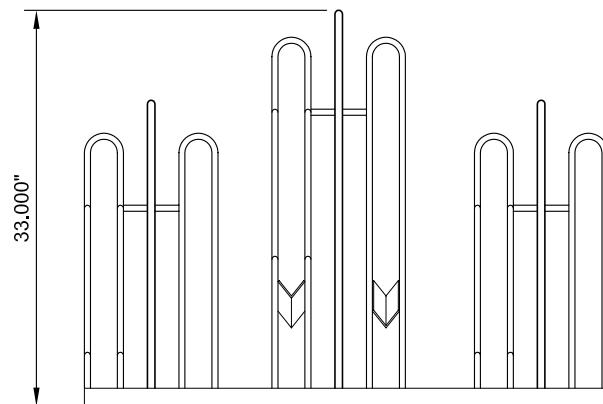

DOUBLE-SIDED 4 SLOT RACK

FINISHING OPTIONS:

1. POWDERCOATING: PRIMER, BASE COLOR COAT, CLEAR COAT. STANDARD COLOR OPTIONS: GREEN, BLACK, BROWN
2. HOT DIPPED GALVANIZED; COLOR: SILVER

SCALE: 3/4" = 1'-0"

DOUBLE-SIDED 6 SLOT RACK

FINISHING OPTIONS:

1. POWDERCOATING: PRIMER, BASE COLOR COAT, CLEAR COAT. STANDARD COLOR OPTIONS: GREEN, BLACK, BROWN
2. HOT DIPPED GALVANIZED; COLOR: SILVER

SCALE: 3/4" = 1'-0"

DOUBLE-SIDED 8 SLOT RACK

FINISHING OPTIONS: