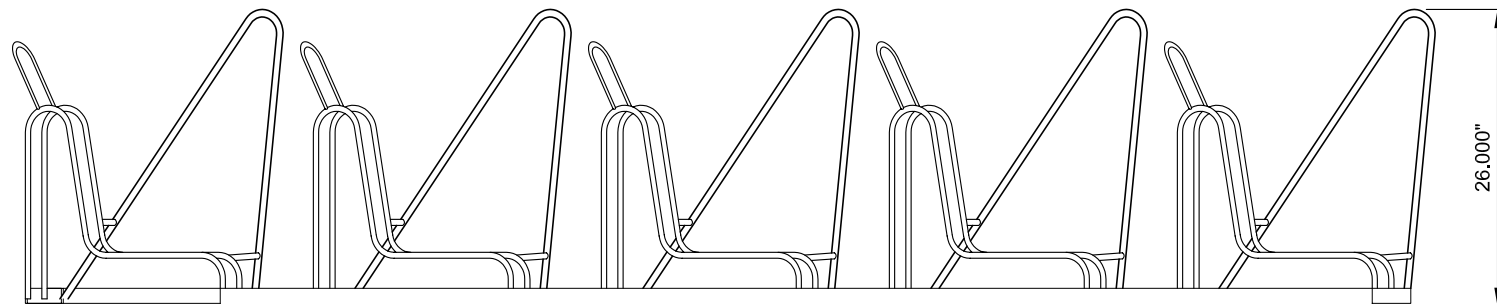

RIGHT HAND ANGLE 5 SLOT RACK

FINISHING OPTIONS:

1. POWDERCOATING: PRIMER, BASE COLOR COAT, CLEAR COAT. STANDARD COLOR OPTIONS: GREEN, BLACK, BROWN
2. HOT DIPPED GALVANIZED; COLOR: SILVER/GRAY

SCALE: 3/4" = 1'-0"