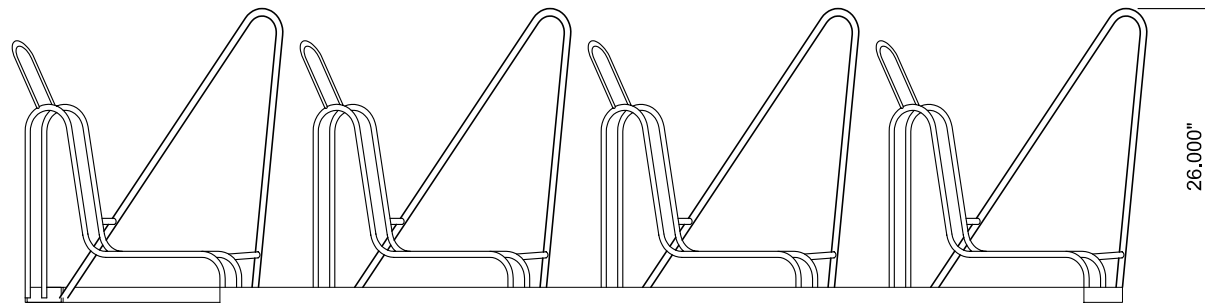

RIGHT HAND ANGLE 4 SLOT RACK

FINISHING OPTIONS:

1. POWDERCOATING: PRIMER, BASE COLOR COAT, CLEAR COAT. STANDARD COLOR OPTIONS: GREEN, BLACK, BROWN
2. HOT DIPPED GALVANIZED; COLOR: SILVER/GRAY

SCALE: 3/4" = 1'-0"