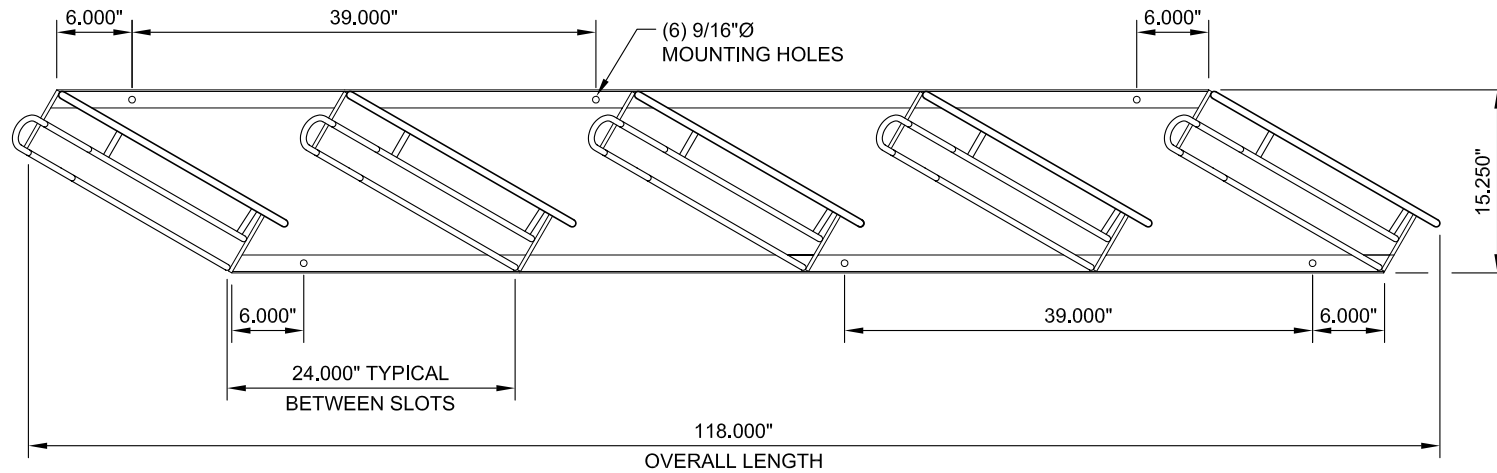

RIGHT HAND ANGLE 5 SLOT RACK

FINISHING OPTIONS:

1. POWDERCOATING: PRIMER, BASE COLOR COAT, CLEAR COAT. STANDARD COLOR OPTIONS: GREEN, BLACK, BROWN
2. HOT DIPPED GALVANIZED; COLOR: SILVER/GRAY

SCALE: 3/4" = 1'-0"