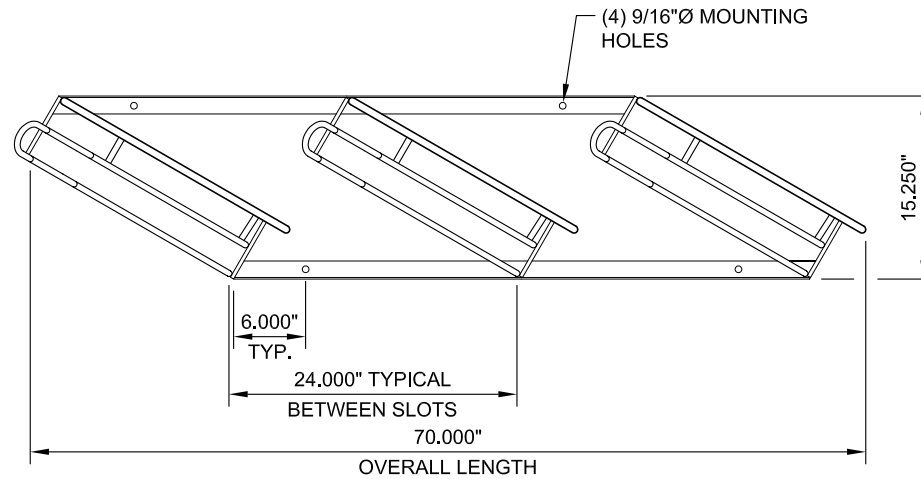

RIGHT HAND ANGLE 2 SLOT RACK

FINISHING OPTIONS:

1. POWDERCOATING: PRIMER, BASE COLOR COAT, CLEAR COAT. STANDARD COLOR OPTIONS: GREEN, BLACK, BROWN
2. HOT DIPPED GALVANIZED; COLOR: SILVER/GRAY

SCALE: 3/4" = 1'-0"

RIGHT HAND ANGLE 3 SLOT RACK

FINISHING OPTIONS:

1. POWDERCOATING: PRIMER, BASE COLOR COAT, CLEAR COAT. STANDARD COLOR OPTIONS: GREEN, BLACK, BROWN
2. HOT DIPPED GALVANIZED; COLOR: SILVER/GRAY

SCALE: 3/4" = 1'-0"