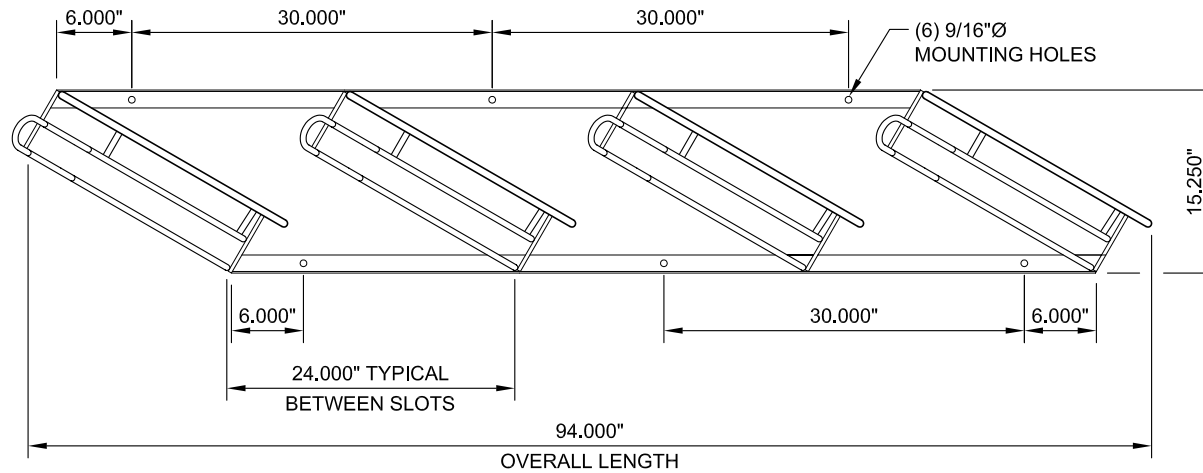

RIGHT HAND ANGLE 4 SLOT RACK

FINISHING OPTIONS:

1. POWDERCOATING: PRIMER, BASE COLOR COAT, CLEAR COAT. STANDARD COLOR OPTIONS: GREEN, BLACK, BROWN
2. HOT DIPPED GALVANIZED; COLOR: SILVER/GRAY

SCALE: 3/4" = 1'-0"