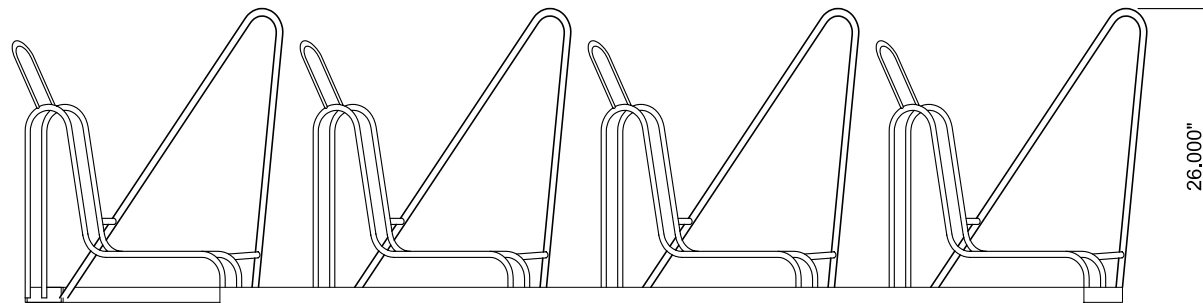

RIGHT HAND ANGLE 4 SLOT RACK

FINISHING OPTIONS:

1. POWDERCOATING: PRIMER, BASE COLOR COAT, CLEAR COAT. STANDARD COLOR OPTIONS: GREEN, BLACK, BROWN
2. HOT DIPPED GALVANIZED; COLOR: SILVER/GRAY

SCALE: 3/4" = 1'-0"