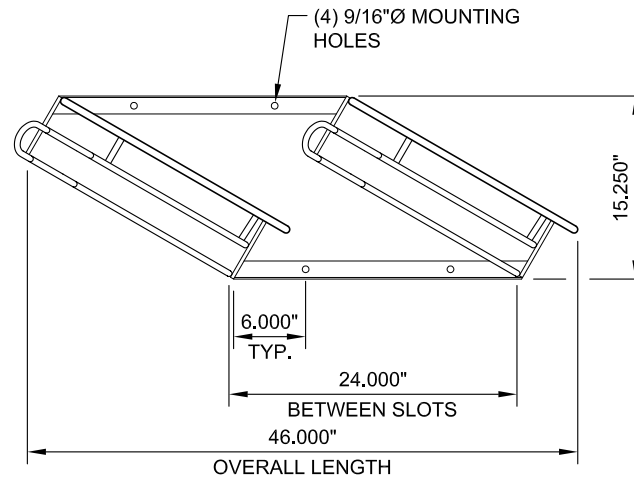

RIGHT HAND ANGLE 2 SLOT RACK

FINISHING OPTIONS:

1. POWDERCOATING: PRIMER, BASE COLOR COAT, CLEAR COAT. STANDARD COLOR OPTIONS: GREEN, BLACK, BROWN
2. HOT DIPPED GALVANIZED; COLOR: SILVER/GRAY

SCALE: 3/4" = 1'-0"

RIGHT HAND ANGLE 3 SLOT RACK

FINISHING OPTIONS:

1. POWDERCOATING: PRIMER, BASE COLOR COAT, CLEAR COAT. STANDARD COLOR OPTIONS: GREEN, BLACK, BROWN
2. HOT DIPPED GALVANIZED; COLOR: SILVER/GRAY

SCALE: 3/4" = 1'-0"