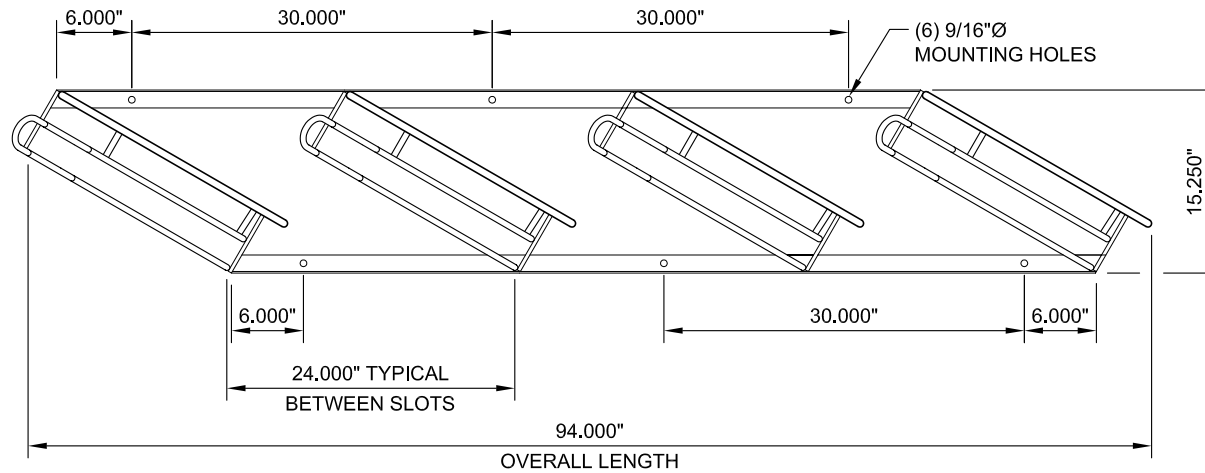

RIGHT HAND ANGLE 4 SLOT RACK

FINISHING OPTIONS:

1. POWDERCOATING: PRIMER, BASE COLOR COAT, CLEAR COAT. STANDARD COLOR OPTIONS: GREEN, BLACK, BROWN
2. HOT DIPPED GALVANIZED; COLOR: SILVER/GRAY

SCALE: 3/4" = 1'-0"