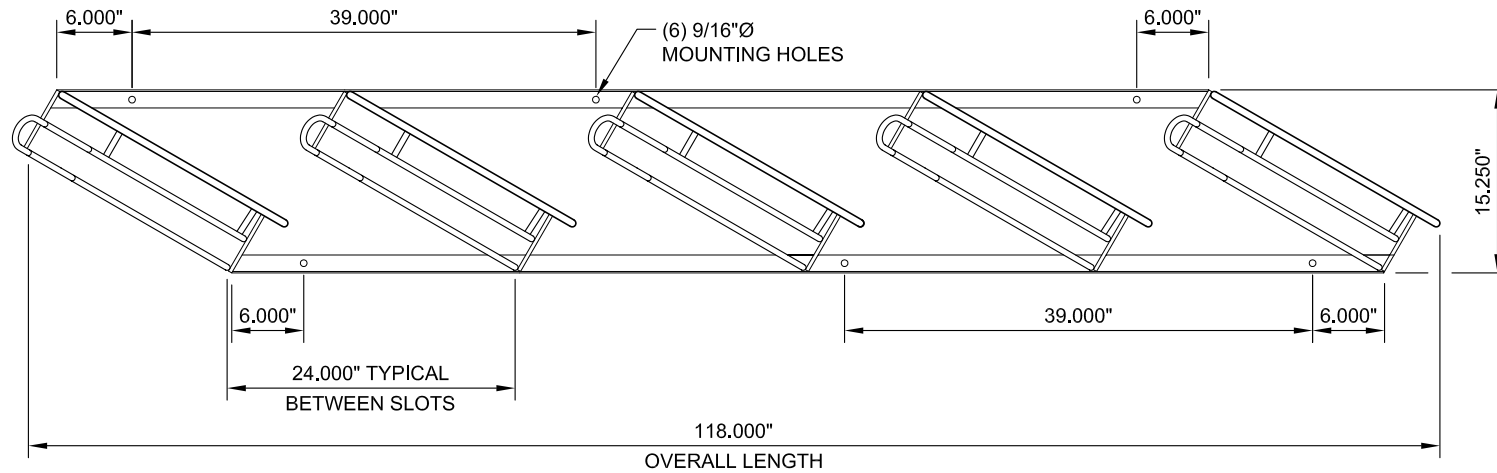

# RIGHT HAND ANGLE 5 SLOT RACK

## FINISHING OPTIONS:

1. POWDERCOATING: PRIMER, BASE COLOR COAT, CLEAR COAT. STANDARD COLOR OPTIONS: GREEN, BLACK, BROWN
2. HOT DIPPED GALVANIZED; COLOR: SILVER/GRAY

SCALE: 3/4" = 1'-0"