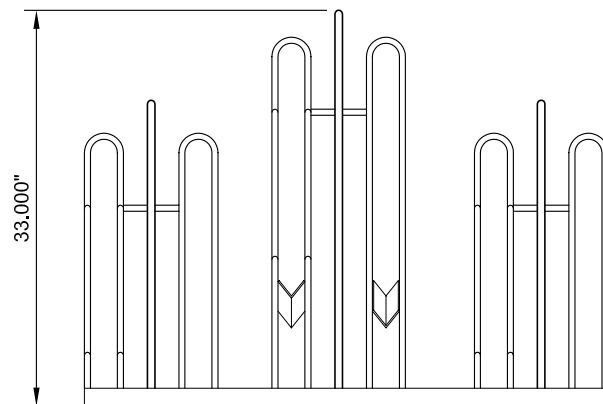

# DOUBLE-SIDED 6 SLOT RACK

## FINISHING OPTIONS:

1. POWDERCOATING: PRIMER, BASE COLOR COAT, CLEAR COAT. STANDARD COLOR OPTIONS: GREEN, BLACK, BROWN
2. HOT DIPPED GALVANIZED; COLOR: SILVER

SCALE: 3/4" = 1'-0"