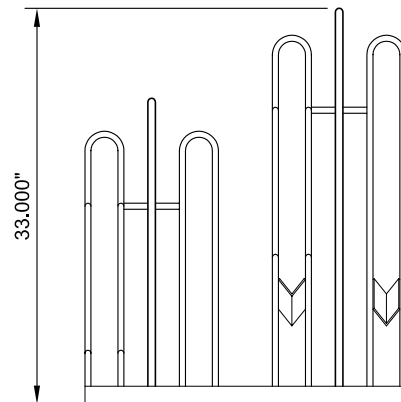

# DOUBLE-SIDED 4 SLOT RACK

## FINISHING OPTIONS:

1. POWDERCOATING: PRIMER, BASE COLOR COAT, CLEAR COAT. STANDARD COLOR OPTIONS: GREEN, BLACK, BROWN
2. HOT DIPPED GALVANIZED; COLOR: SILVER

SCALE: 3/4" = 1'-0"