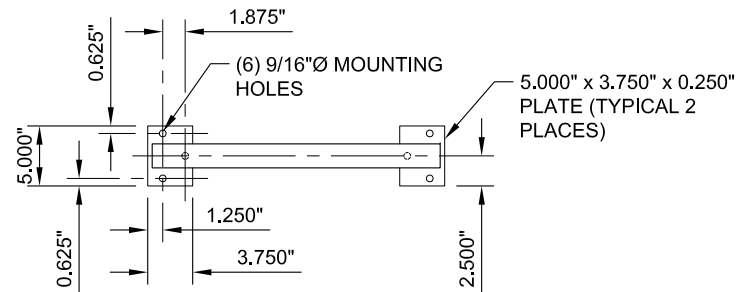

"U" RACK 24" WIDE x 34" TALL 2" SQUARE TUBE 0.120" WALL THICKNESS

FINISHING OPTIONS AND MATERIALS:

1. HOT DIPPED GALVANIZED; COLOR: SILVER/GRAY
2. POWDERCOATING: AVAILABLE UPON REQUEST
3. MATERIAL TYPE: 2" x 0.120" THICK SQUARE TUBE (U LOCK), 5" x 3.75" x 0.25" A36 PLATE (MATERIAL BASE)

SCALE: 3/4" = 1'-0"