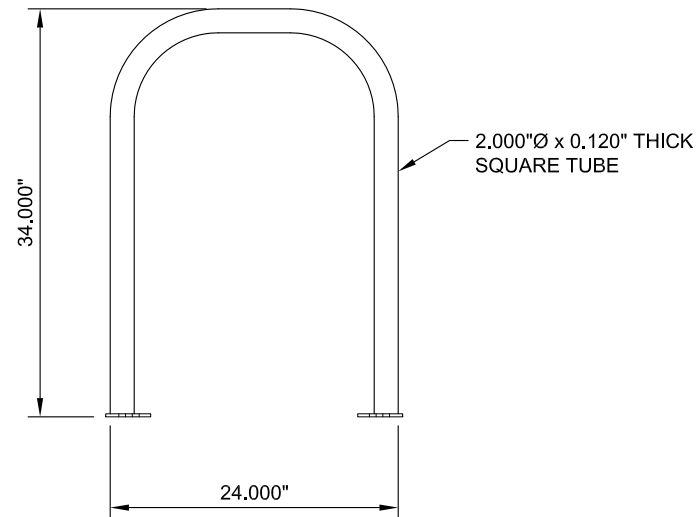

"U" RACK 24" WIDE x 34" TALL 2" SQUARE TUBE 0.120" WALL THICKNESS

FINISHING OPTIONS AND MATERIALS:

1. HOT DIPPED GALVANIZED; COLOR: SILVER/GRAY
2. POWDERCOATING: AVAILABLE UPON REQUEST
3. MATERIAL TYPE: 2" x 0.120" THICK SQUARE TUBE (U LOCK), 5" x 3.75" x 0.25" A36 PLATE (MATERIAL BASE)

SCALE: 3/4" = 1'-0"